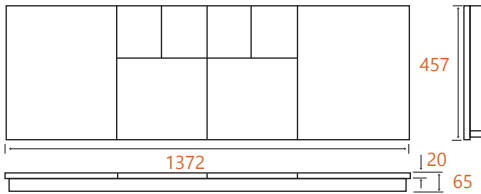

Technical Information

	Vitae 5kW Landscape	Vitae 8kW Landscape
Efficiency up to	81.2%	82.9%
Nominal Output	5kW / 17,060BTU	8kW / 27,296BTU
Flue Diameter	127mm	127mm
Weight (kg)	90	105
Fuel Type	Wood	Wood

Available with 3 or 4 sided frames

HONED GRANITE HEARTH AND BACK PANELS

Description	Size
Honed Granite Back Panel	16" opening
Honed Granite Filled Back Panel No Trim	16" opening
Honed Granite Filled Hearth	54" x 18"
Honed Granite Hearth With Loose Riser	54" x 18"
Honed Granite Hearth With Loose Riser	60" x 18"

Filled Hearths

Hearth with loose riser

Dimensions mm	A	B
54" x 18"	1372	457
60" x 18"	1525	457

Honed Granite Back Panel No Trim

Honed Granite Back Panel

CURVED BEVELLED GRANITE HEARTH - NEW SIZES

Dimensions mm	A	B	C	D
36" x 30"	915	407	762	20*
36" x 24"	915	255	610	20*
54" x 24"	1372	255	610	20*