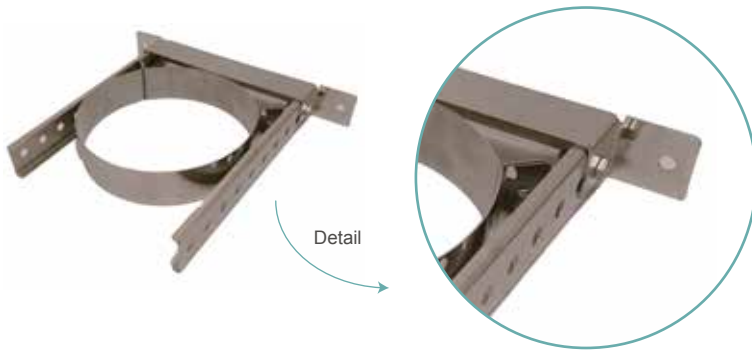

NEW TO OUR FLUE RANGE

SINGLE WALL 0-45° MULTIBEND

NEW ADJUSTABLE FIRESTOP WITH CEILING PLATE

NEW EASY TO FIT TWIN WALL ADJUSTABLE WALL BRACKET

STANDARD WALL BRACKET