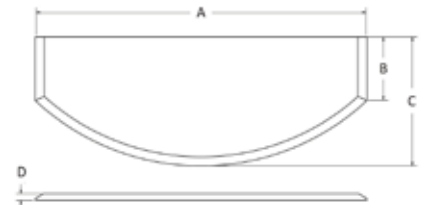

Available with 3 or 4 sided frames

HONED GRANITE HEARTH AND BACK PANELS

Description	Size
Honed Granite Back Panel	16" opening
Honed Granite Filled Back Panel No Trim	16" opening
Honed Granite Filled Hearth	54" x 18"
Honed Granite Hearth With Loose Riser	54" x 18"
Honed Granite Hearth With Loose Riser	60" x 18"

Filled Hearths

Hearth with loose riser

Dimensions mm	A	B
54" x 18"	1372	457
60" x 18"	1525	457

Honed Granite Back Panel No Trim

Honed Granite Back Panel

CURVED BEVELLED GRANITE HEARTH - NEW SIZES

Dimensions mm	A	B	C	D
36" x 30"	915	407	762	20*
36" x 24"	915	255	610	20*
54" x 24"	1372	255	610	20*

* Total depth

HAVE YOU CHECKED OUT THE HD5I INSERT STOVE YET?

- This new contemporary insert stove has a large viewing window to maximise the beauty of a roaring fire
- Fits into existing 16" and 18" standard fireplace opening
- Tertiary air