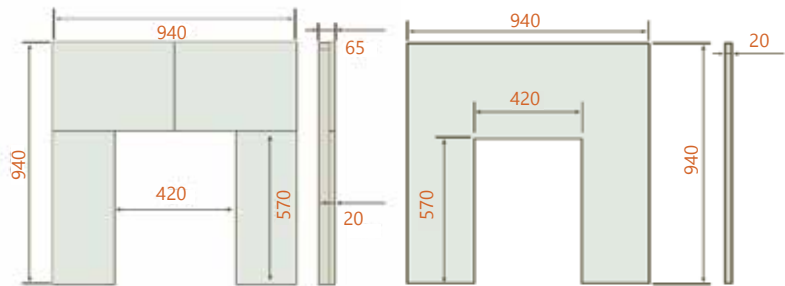

Available with 3 or 4 sided frames

HONED GRANITE HEARTH AND BACK PANELS

Description	Size
Honed Granite Back Panel	16" opening
Honed Granite Filled Back Panel No Trim	16" opening
Honed Granite Filled Hearth	54" x 18"
Honed Granite Hearth With Loose Riser	54" x 18"
Honed Granite Hearth With Loose Riser	60" x 18"

Filled Hearths

Hearth with loose riser

Dimensions mm	A	B
54" x 18"	1372	457
60" x 18"	1525	457

Honed Granite Back Panel No Trim

Honed Granite Back Panel

CURVED BEVELLED GRANITE HEARTH - NEW SIZES

Dimensions mm	A	B	C	D
36" x 30"	915	407	762	20*
36" x 24"	915	255	610	20*
54" x 24"	1372	255	610	20*

* Total depth

HAVE YOU CHECKED OUT THE HD5I INSERT STOVE YET?

- This new contemporary insert stove has a large viewing window to maximise the beauty of a roaring fire
- Fits into existing 16" and 18" standard fireplace opening
- Tertiary air