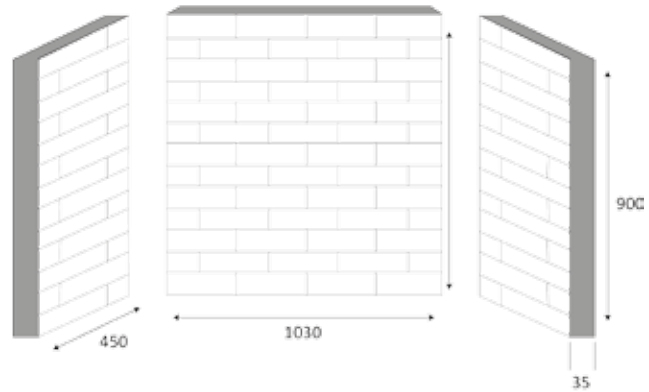

NOW AVAILABLE FROM PERCY DOUGHTY:

**THE CERAMIC BRICK BOND CHAMBER
IS NOW AVAILABLE FROM OUR SUPPLIER PERCY DOUGHTY**

NEW FROM PERCY DOUGHTY

• **Monza Copper Plate
and Stove Handle Knobs**

• **New Warm White Vega Edge
100W Stove and 200SLW Stove**

• **Teramo Belvedere Hob**

• **Aversa
(shown here with a Clare Rose inlay)**

• **New Vega 100 Cortese with copper
detailing & copper slip set**

All available on special order through Heat Design